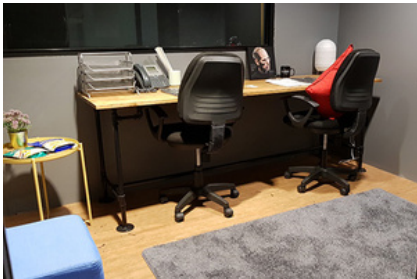

Our Serviced Offices are available with a Garden view or Indoor Area

As a Serviced Office tenant, you can work in our large open work space or in your own private office, whenever you like and be part of our growing community of over 25,000 businesses in SE Asia.

EKKAMAI

Fits up to 2 persons @ Garden

Rental per month: **13,000** Baht